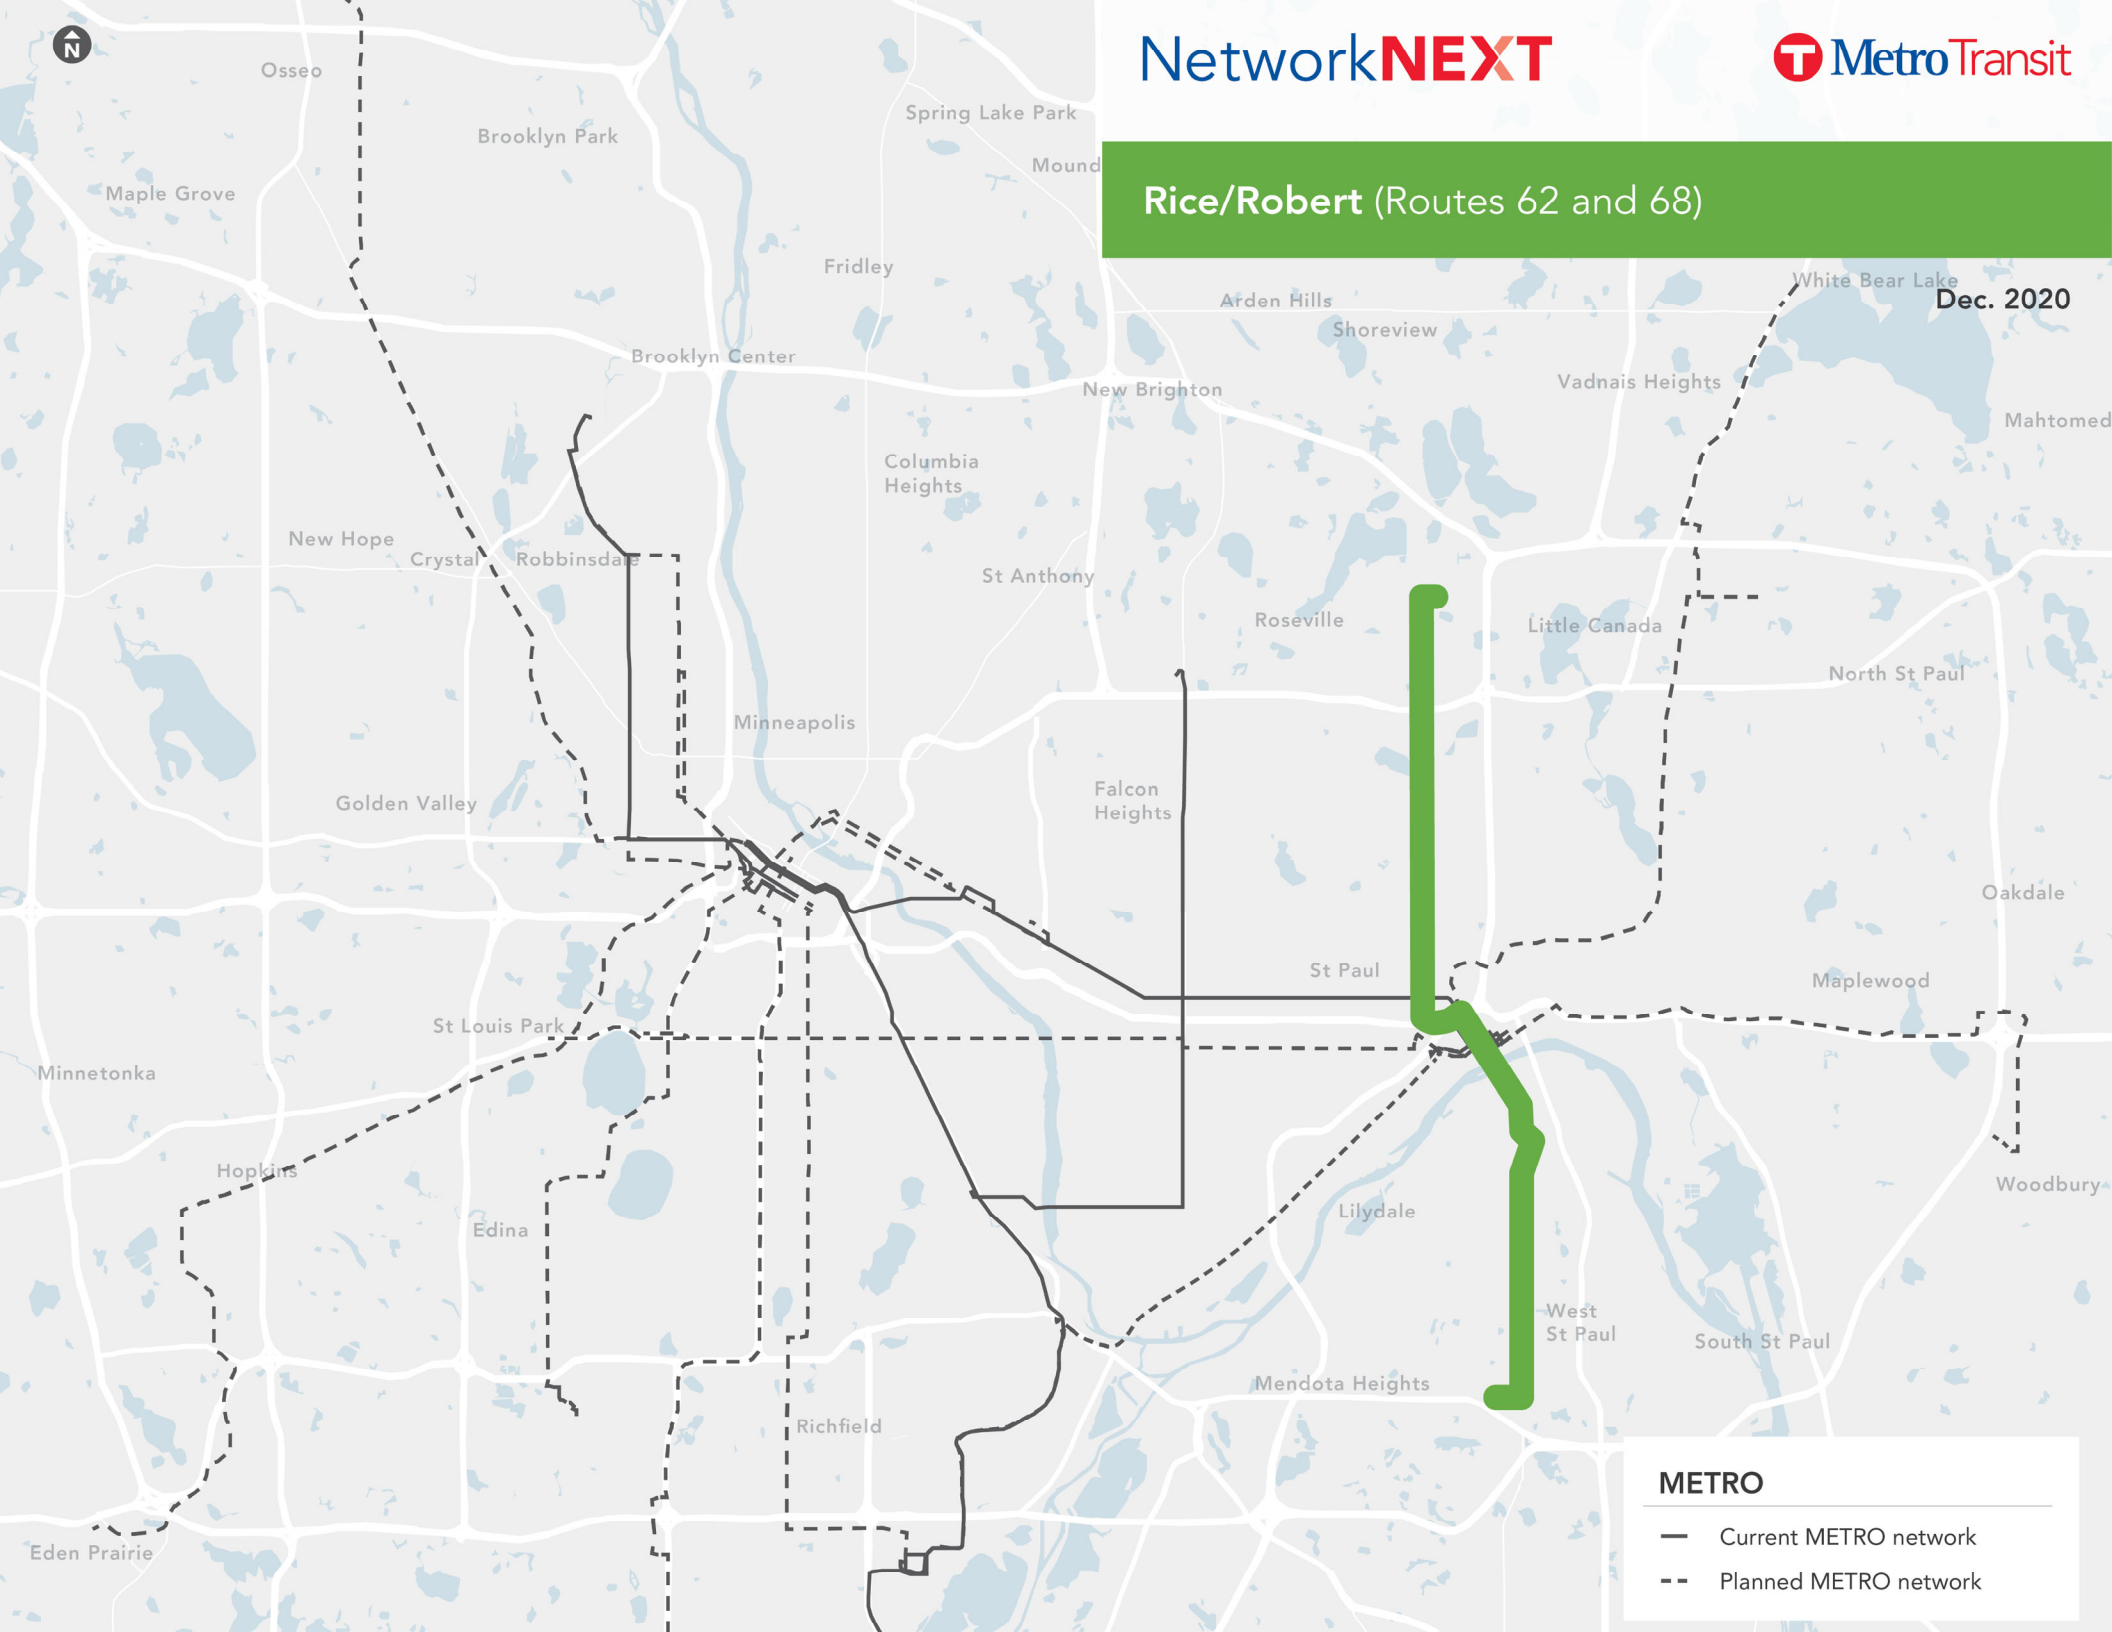

## Rice/Robert (Routes 62 and 68)

Dec. 2020

### METRO

- Current METRO network
- - Planned METRO network