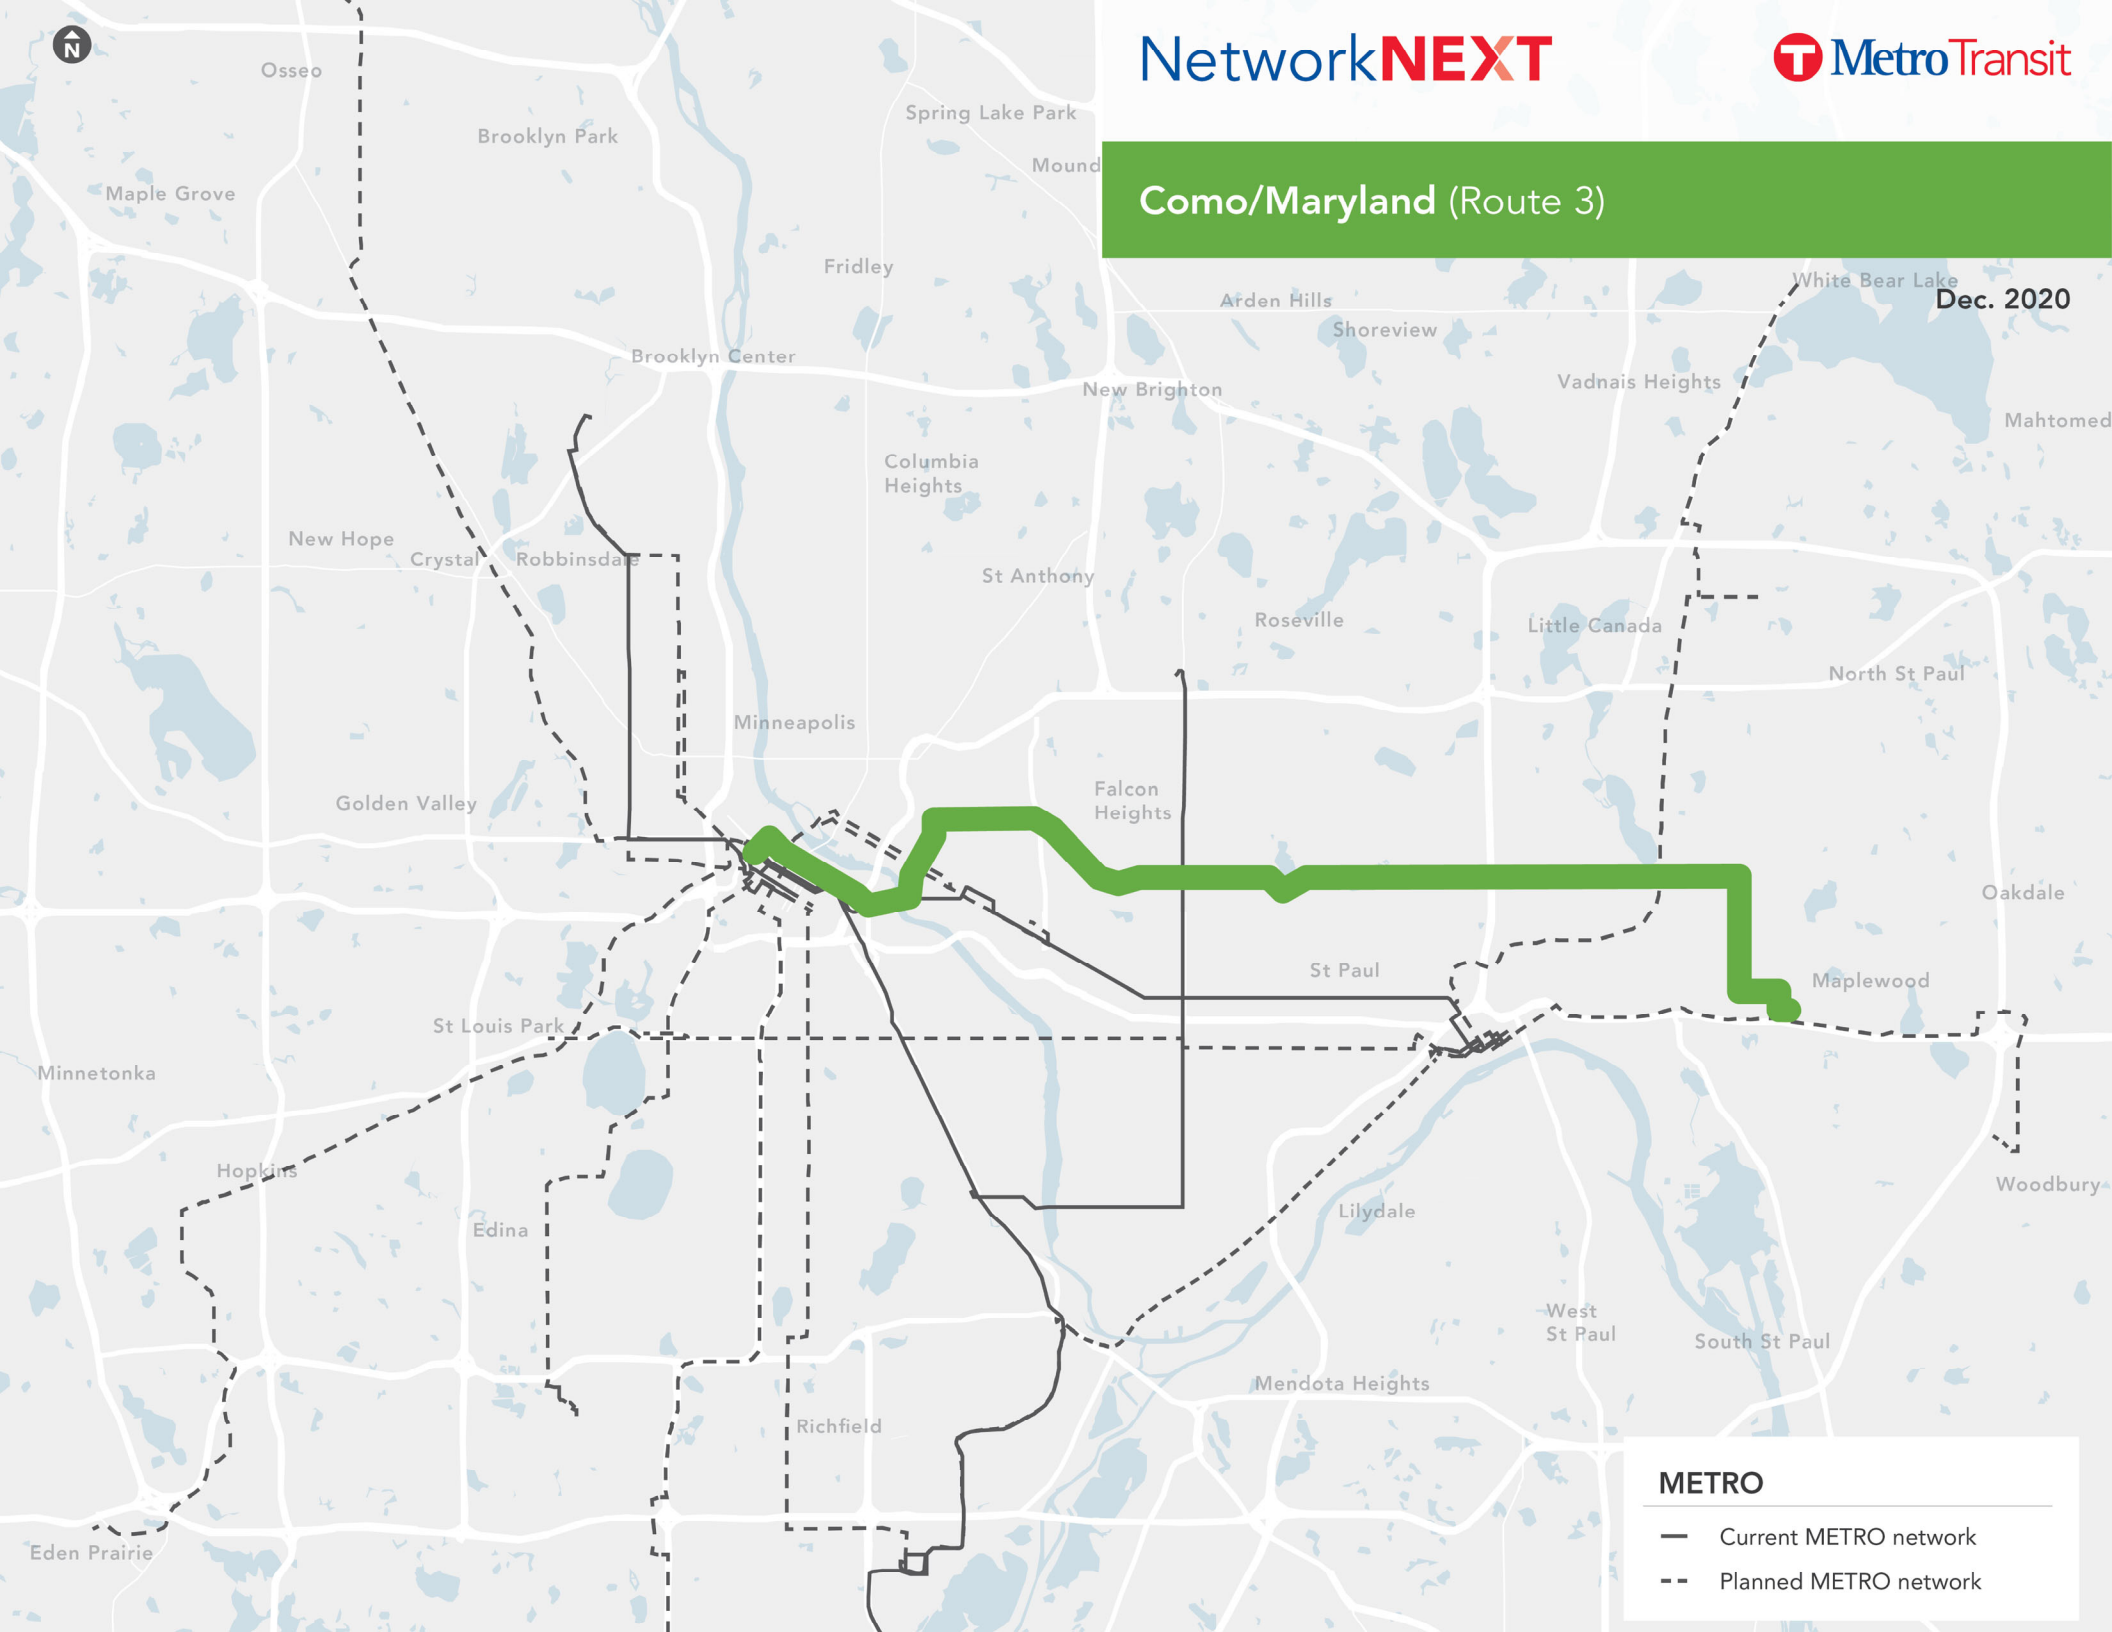

Como/Maryland (Route 3)

Dec. 2020

METRO

- Current METRO network
- - Planned METRO network