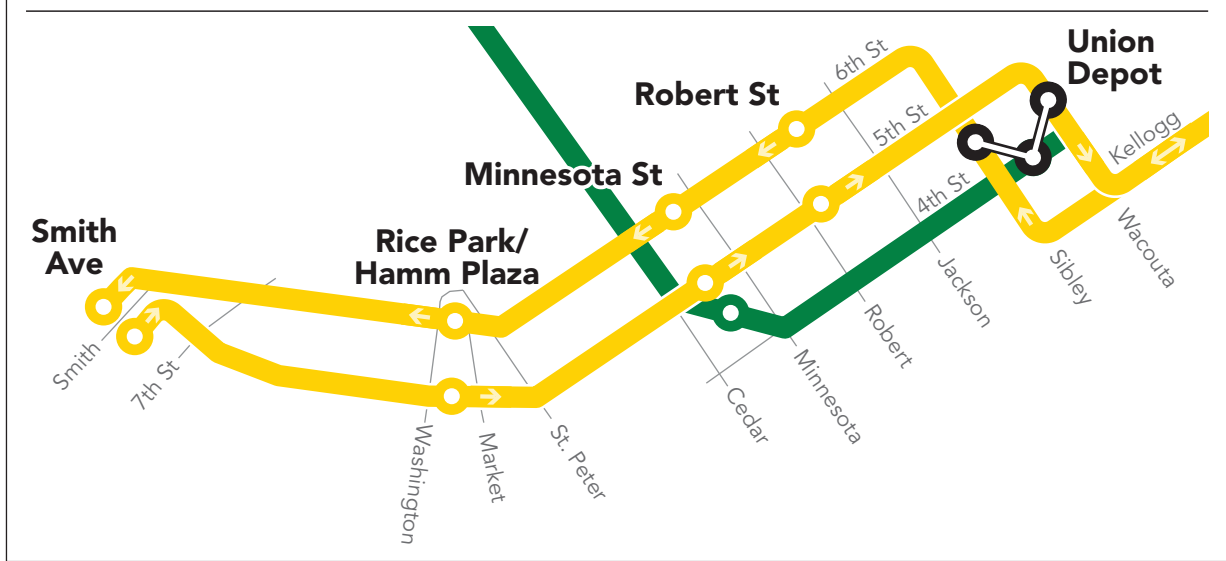

Gold Line

Downtown Saint Paul detail

-  METRO Gold Line (Bus Rapid Transit)
-  METRO Green Line (Light Rail)
-  Transfer Station
-  Park & Ride