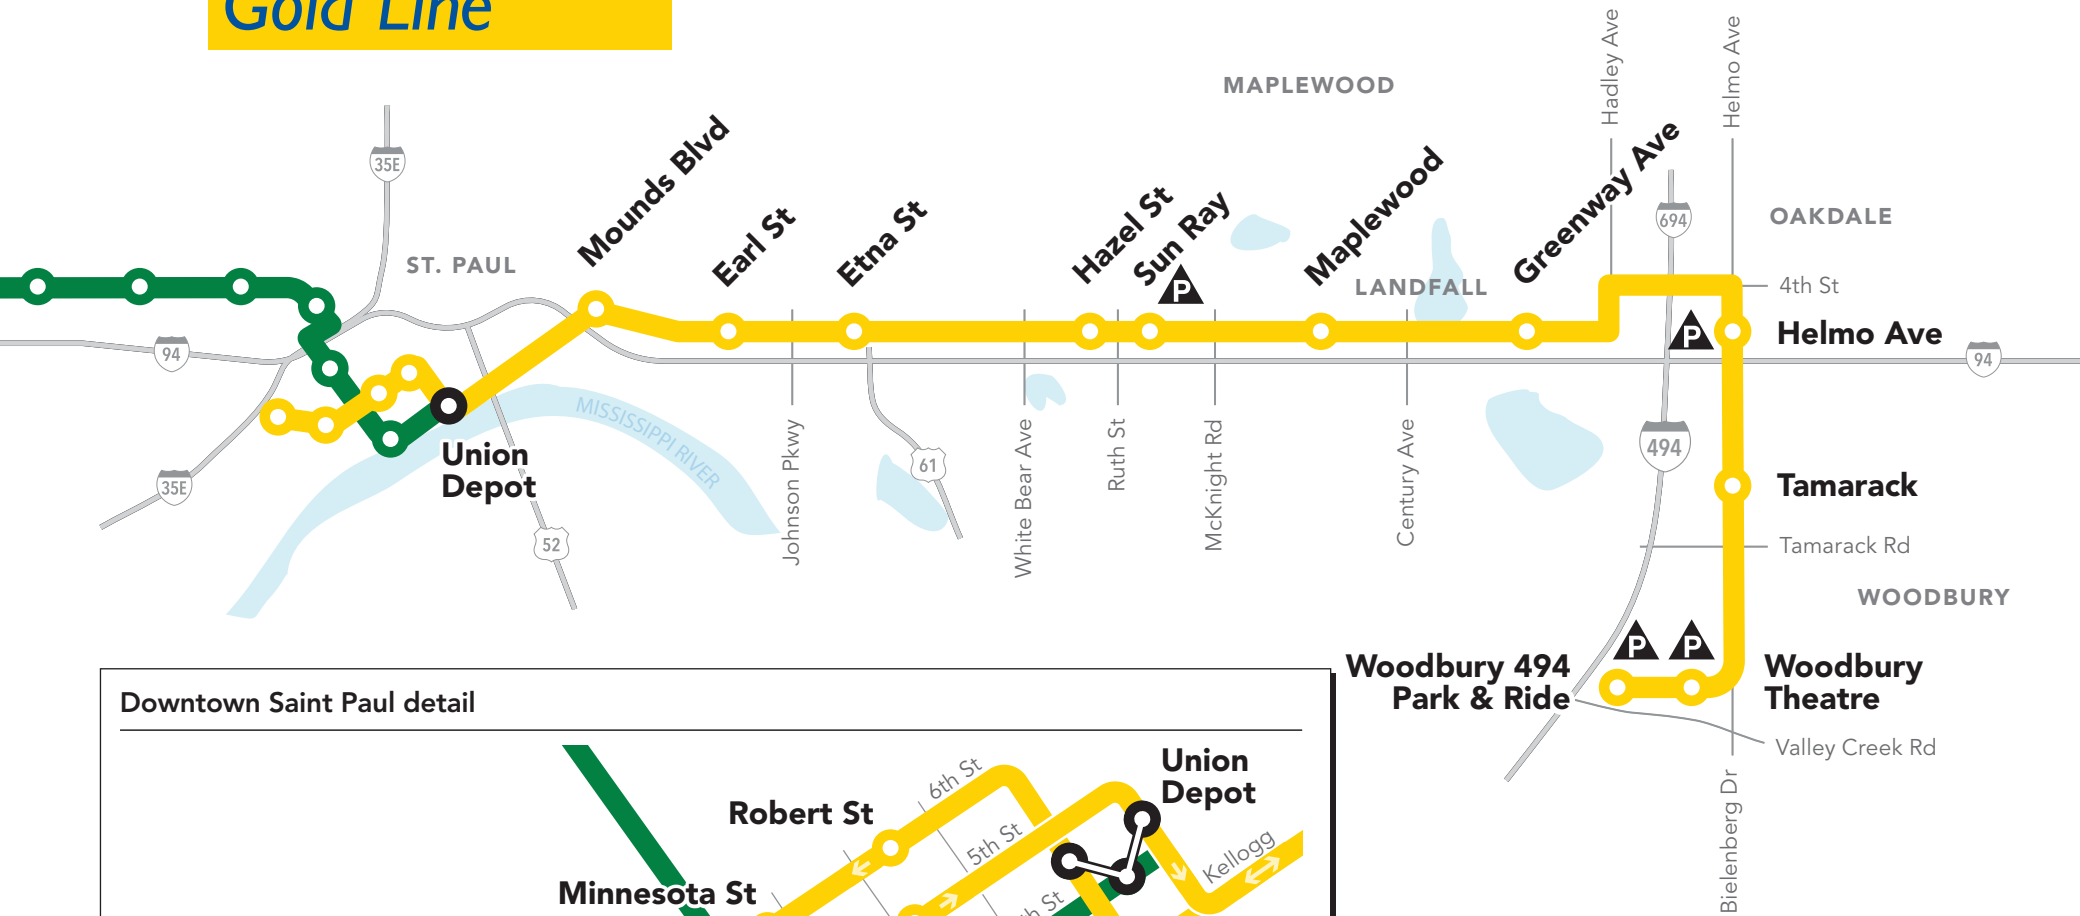

Gold Line

Downtown Saint Paul detail

-  METRO Gold Line (Bus Rapid Transit)
-  METRO Green Line (Light Rail)
-  Transfer Station
-  Park & Ride