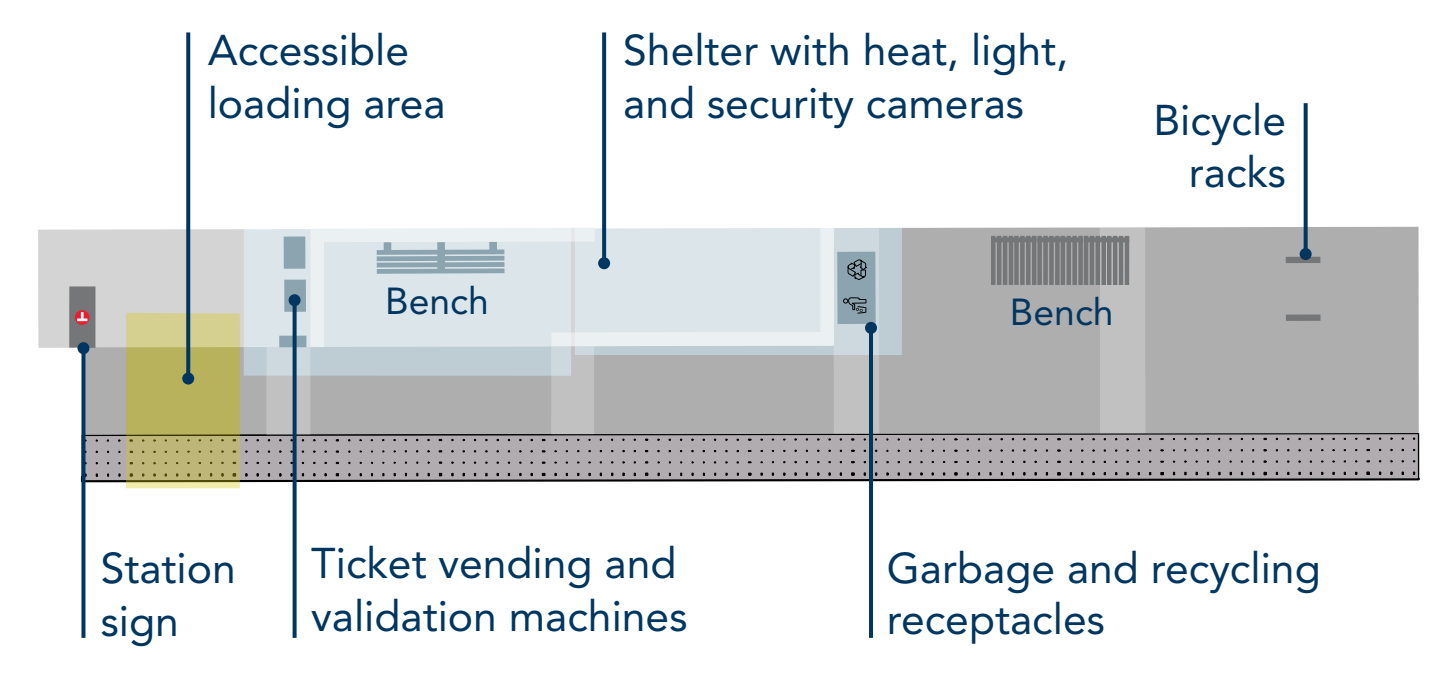

Plymouth Ave N

1200
Plymouth
Avenue N

1232
Emerson
Avenue N

1225
Plymouth
Avenue N

Typical Station Features

- Pavement Improvement
- New Grass Planting
- Existing Bike Lane/Bike Crossing
- Parcel Lines
- Roadway Right-of-Way