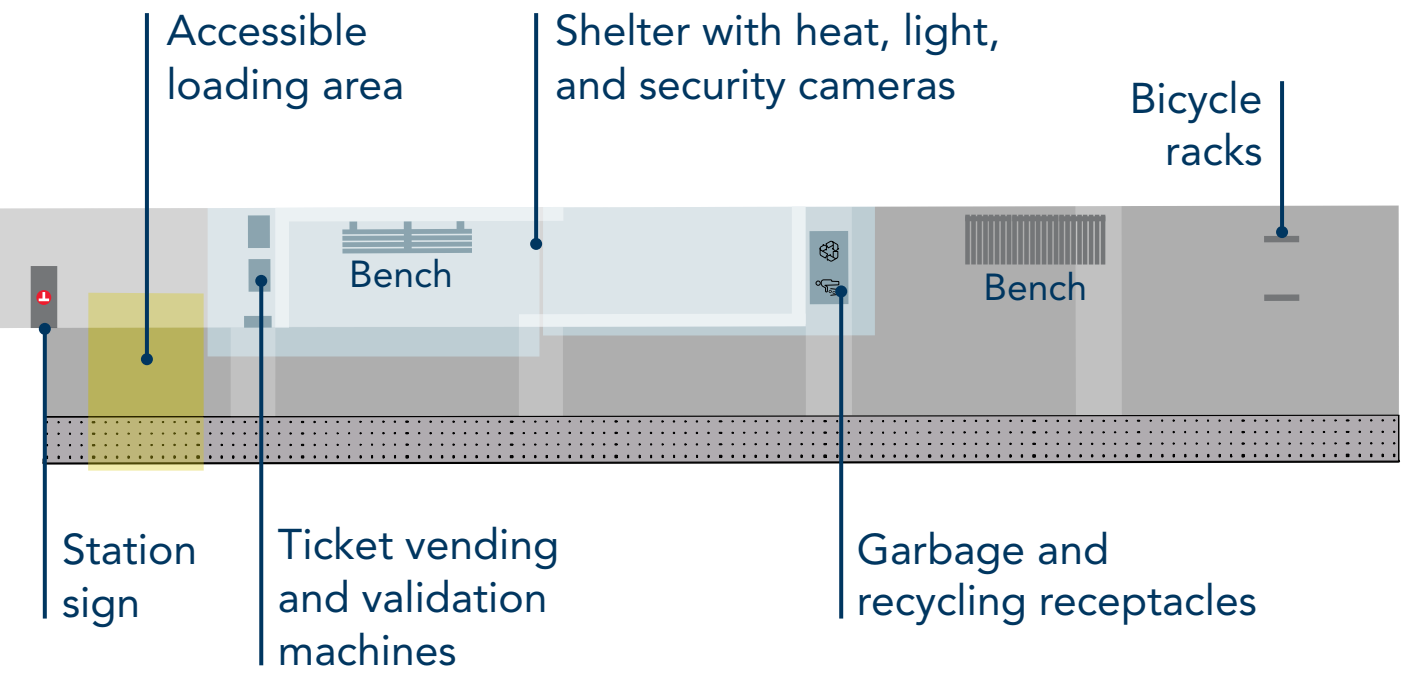

Typical Station Features

Before & After Hair Studio
3118 Emerson Avenue N
Phones & Things
3124 Emerson Avenue N

E & L Food Market
Chicago Deli
Hui's Chow Mein
1116 Lowry Avenue N
1122 Lowry Avenue N
1120 Lowry Avenue N
1118 Lowry Avenue N
3210 Emerson Avenue N
3214 Emerson Avenue N
3218 Emerson Avenue N