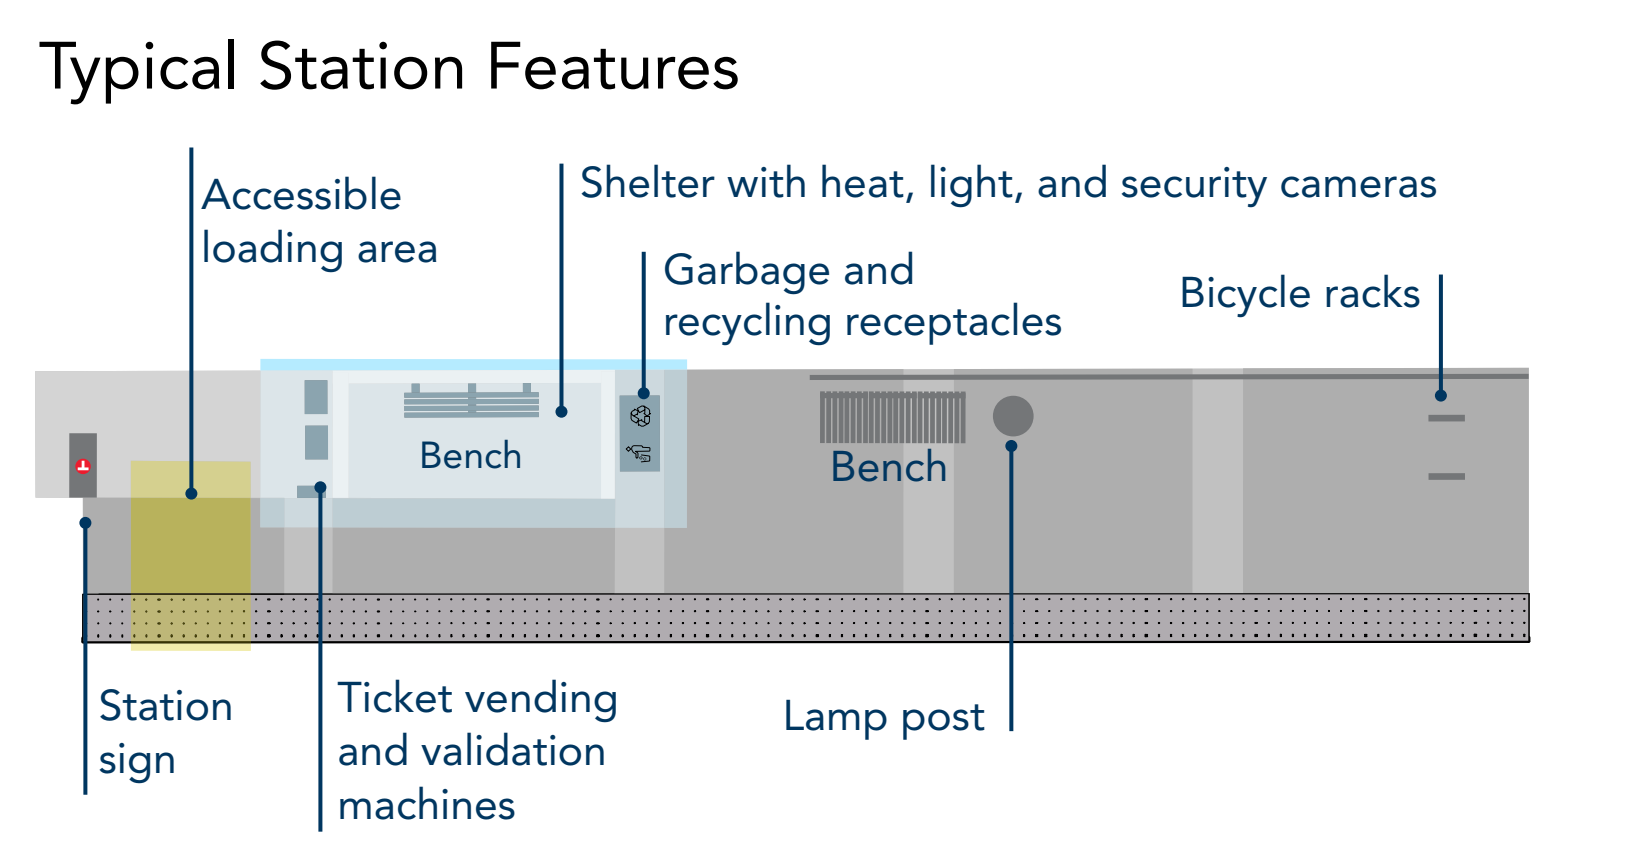

2109 N 44th Avenue

RCCS Women's Program

- Pavement Improvement
- New Grass Planting
- Parcel Lines
- Roadway Right-of-Way

Scale in feet

0 50

N